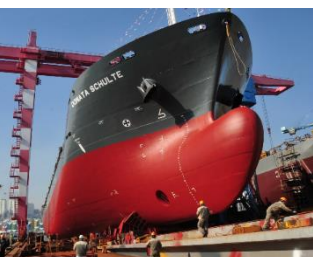

# SCHULTE MARINE CONCEPT

From concept to delivery and beyond

Who we are

- S **Schulte Marine Concept** is a newbuilding arm of Bernhard Schulte Shipmanagement.
- S SMC provides comprehensive spectrum of project tailored technical and management services and value added end-to-end solutions for newbuilding, conversion and retrofit projects and for the fleet in service.
- S SMC operates through permanent regional offices in Shanghai, China (head office), and in Hong Kong, and through project dedicated site offices spread throughout the world's shipbuilding markets.